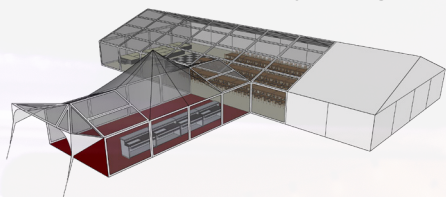

## A SNIPPET OF OUR SERVICES:

- Worked with our client from concept to execution to provide a stunning all clear marquee which would allow guests to take in the natural beauty of Longton Wood.

- Provided a comprehensive power generation plan including one of our state of the art super silent Stephill event specification generators. These units include remote monitoring for peace of mind.
- Installed over 36 battery powered professional uplighters as well as over 24 IP rated parcan and wash fixtures to transform the woodland with magical lighting as night descended around the bride, groom and guests.
- We completed the marquee with a large stage equipped with a capable lighting & sound rig along with full production support for the band, The White Rooms.